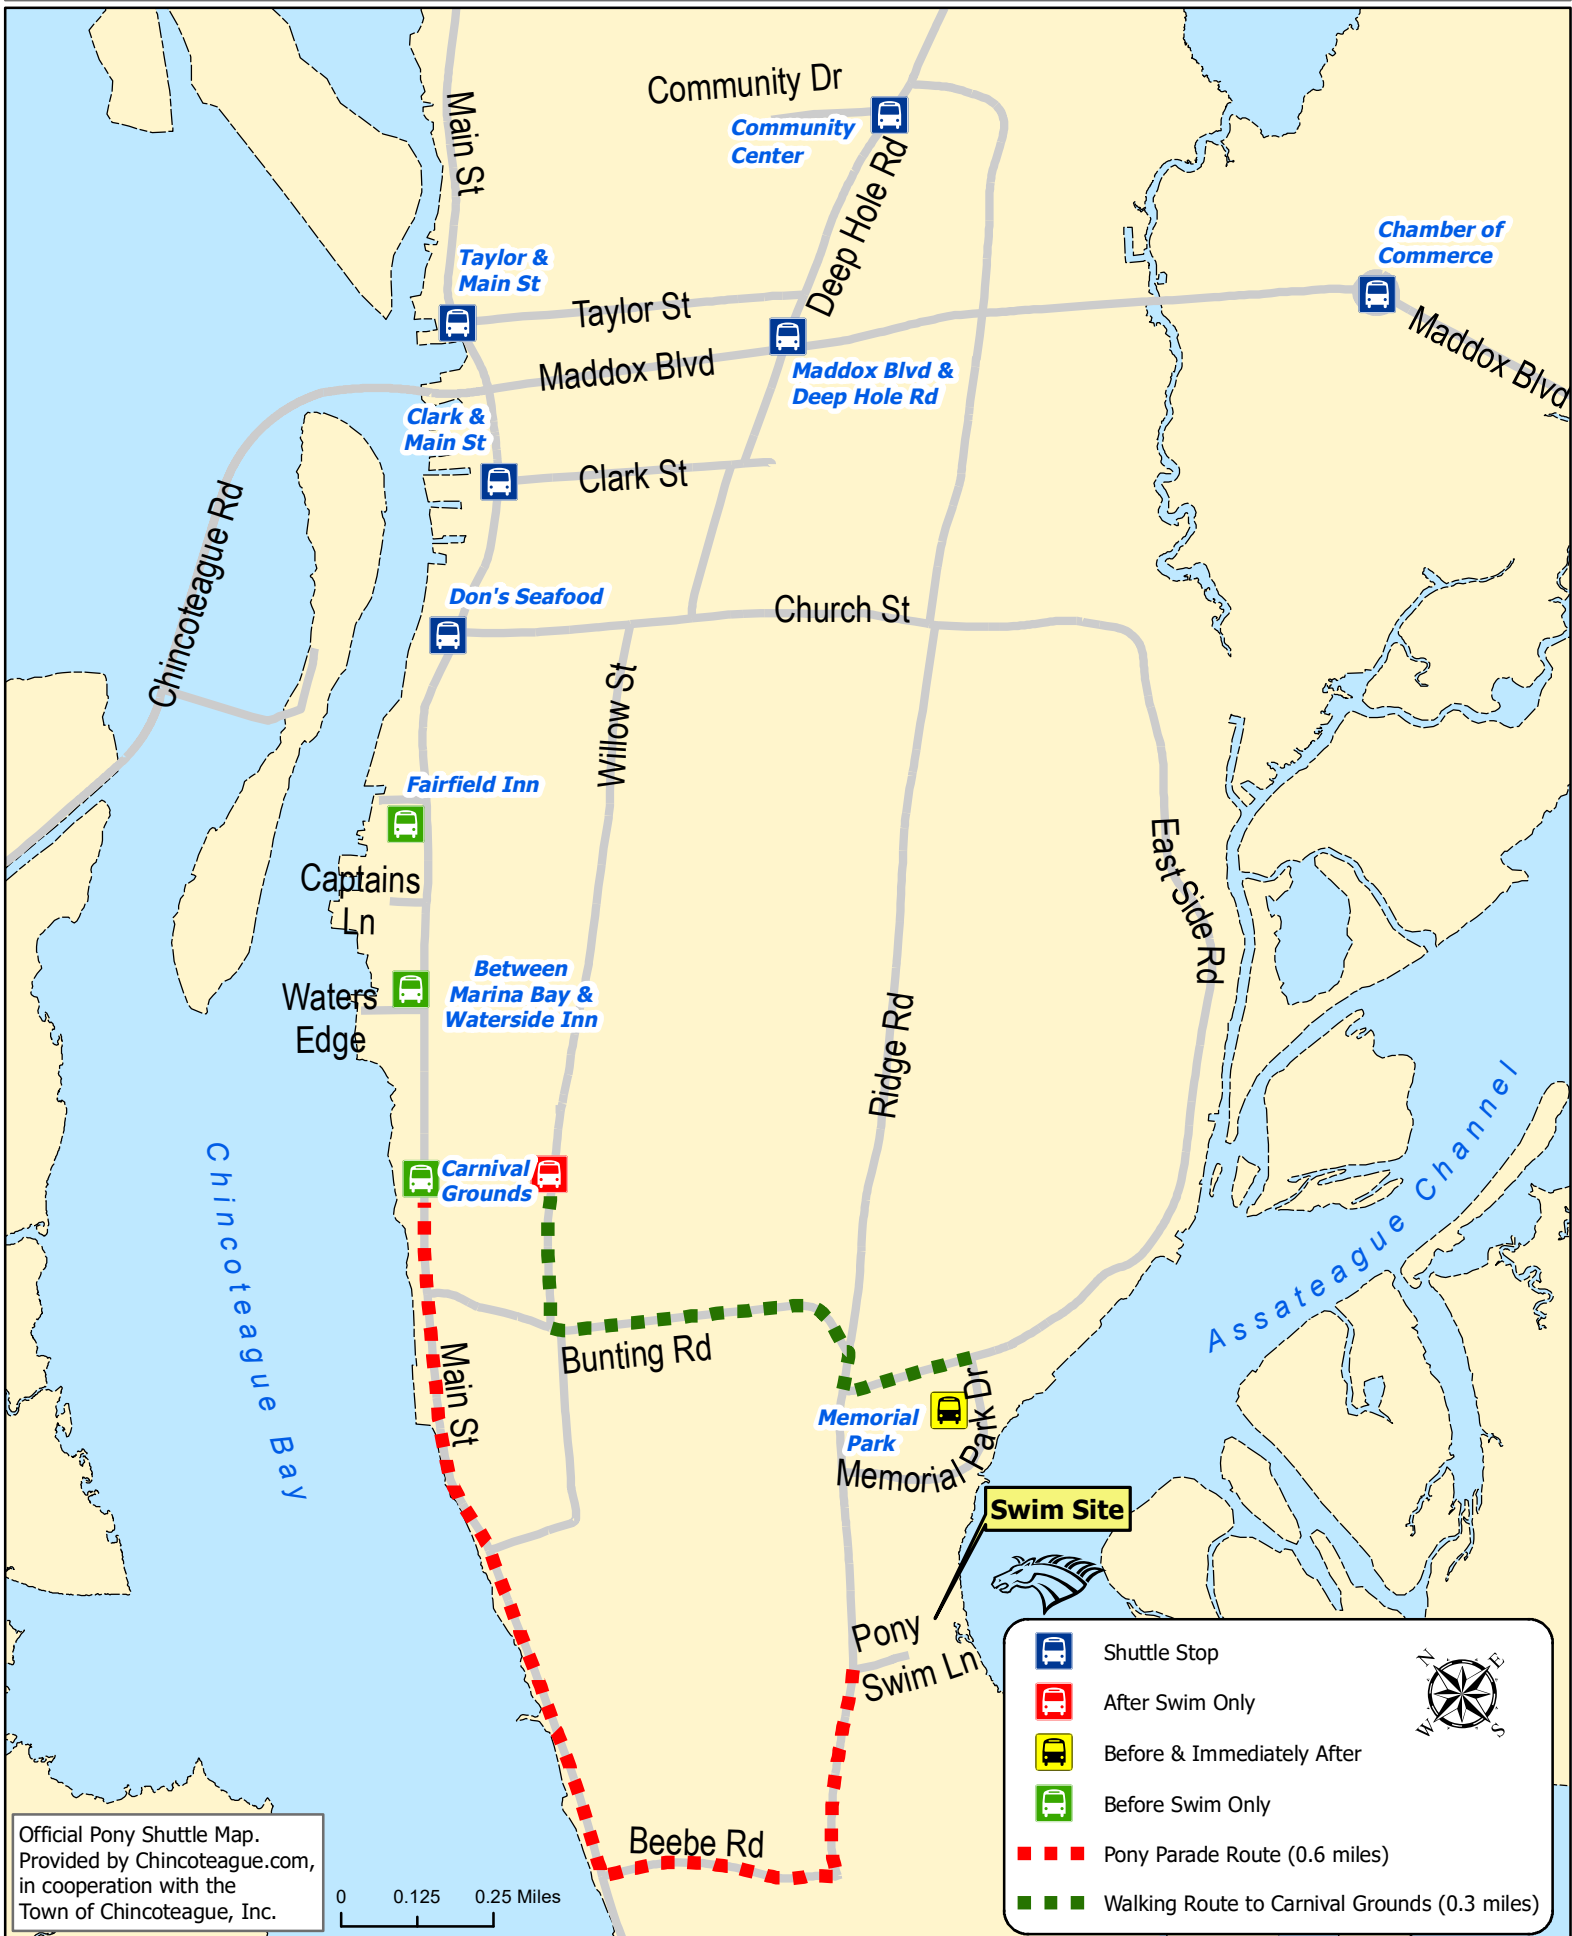

# Pony Swim Shuttle Stops

Official Pony Shuttle Map.  
 Provided by Chincoteague.com,  
 in cooperation with the  
 Town of Chincoteague, Inc.

0 0.125 0.25 Miles

	Shuttle Stop
	After Swim Only
	Before & Immediately After
	Before Swim Only
	Pony Parade Route (0.6 miles)
	Walking Route to Carnival Grounds (0.3 miles)